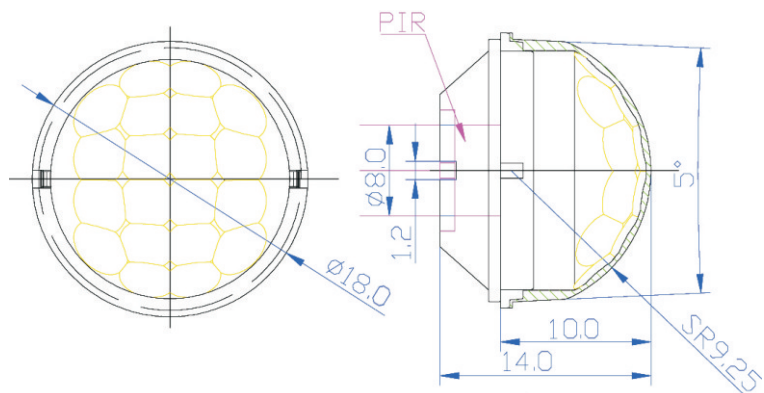

Type:S9012
Overall size:11.8×11.8×9.73mm
Focal length:5mm
Detection distance:5m
Viewing angle:100°

Dimensions 尺寸圖

Type:S9001
Overall size:13.6×13.6×(4.0+6.0)mm
Focal length:6mm
Detection distance:8m
Viewing angle:120°

Dimensions 尺寸圖

Type:S9013
Overall size:18×18×14mm
Focal length:9mm
Detection distance:8m
Viewing angle:120°

Dimensions 尺寸圖

Type:S9008
Overall size:26×26×17.3mm
Focal length:11.5mm
Detection distance:10m
Viewing angle:120°

Dimensions 尺寸圖

Type:L8006WT
Overall size:49×37.5×3.2mm
Focal length:23mm
Detection distance:6m
Viewing angle:180°

Dimensions

Type:D7002
Overall size:61×42.5×0.6mm
Focal length:30mm
Detection distance:10m
Viewing angle:80°

Dimensions 尺寸圖

Overall size:外型尺寸
Lens size:鏡頭尺寸
Focal length:焦距
Detection distance:探測距離
Viewing angle:可視角度