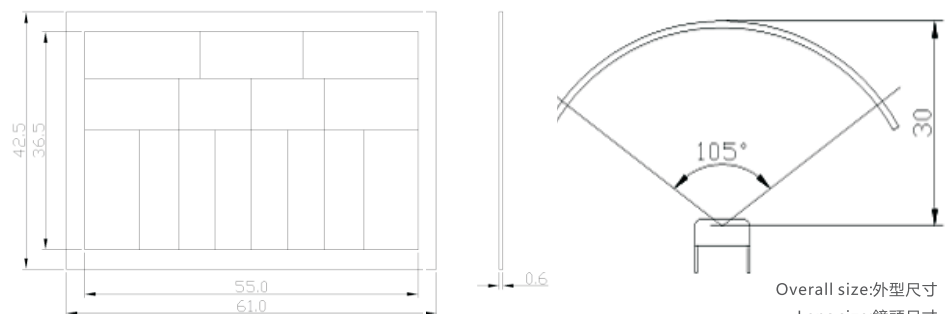

Type:S9012
Overall size:11.8×11.8×9.73mm
Focal length:5mm
Detection distance:5m
Viewing angle:100°

Dimensions 尺寸圖

Type:S9001
Overall size:13.6×13.6×(4.0+6.0)mm
Focal length:6mm
Detection distance:8m
Viewing angle:120°

Dimensions 尺寸圖

Type:S9013
Overall size:18×18×14mm
Focal length:9mm
Detection distance:8m
Viewing angle:120°

Dimensions 尺寸圖

Type:S9008
Overall size:26×26×17.3mm
Focal length:11.5mm
Detection distance:10m
Viewing angle:120°

Dimensions 尺寸圖

Type:L8006WT
Overall size:49×37.5×3.2mm
Focal length:23mm
Detection distance:6m
Viewing angle:180°

Dimensions

Type:D7002
Overall size:61×42.5×0.6mm
Focal length:30mm
Detection distance:10m
Viewing angle:80°

Dimensions 尺寸圖

Overall size:外型尺寸
Lens size:鏡頭尺寸
Focal length:焦距
Detection distance:探測距離
Viewing angle:可視角度