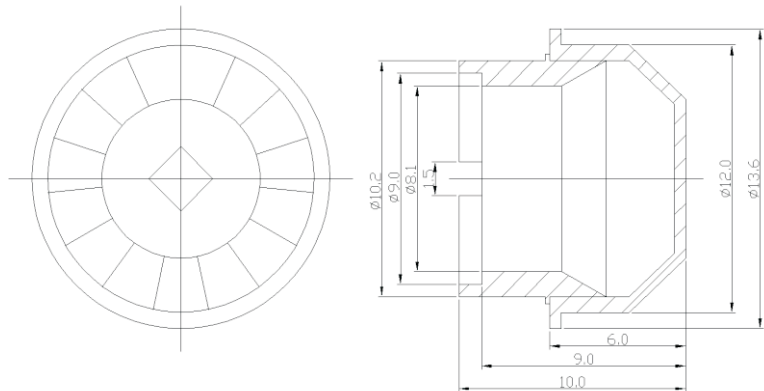

Type:S9012
Overall size:11.8×11.8×9.73mm
Focal length:5mm
Detection distance:5m
Viewing angle:100°

Dimensions 尺寸圖

Type:S9001
Overall size:13.6×13.6×(4.0+6.0)mm
Focal length:6mm
Detection distance:8m
Viewing angle:120°

Dimensions 尺寸圖

Type:S9013
Overall size:18×18×14mm
Focal length:9mm
Detection distance:8m
Viewing angle:120°

Dimensions 尺寸圖

Type:S9008
Overall size:26×26×17.3mm
Focal length:11.5mm
Detection distance:10m
Viewing angle:120°

Dimensions 尺寸圖

Type:L8006WT
Overall size:49×37.5×3.2mm
Focal length:23mm
Detection distance:6m
Viewing angle:180°

Dimensions

Type:D7002
Overall size:61×42.5×0.6mm
Focal length:30mm
Detection distance:10m
Viewing angle:80°

Dimensions 尺寸圖

Overall size:外型尺寸
Lens size:鏡頭尺寸
Focal length:焦距
Detection distance:探測距離
Viewing angle:可視角度