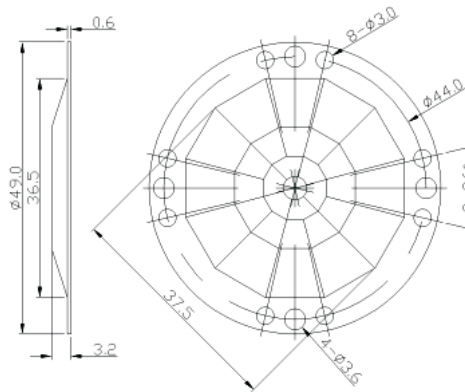

Type:S9012
Overall size:11.8×11.8×9.73mm
Focal length:5mm
Detection distance:5m
Viewing angle:100°

Dimensions 尺寸圖

Type:S9001
Overall size:13.6×13.6×(4.0+6.0)mm
Focal length:6mm
Detection distance:8m
Viewing angle:120°

Dimensions 尺寸圖

Type:S9013
Overall size:18×18×14mm
Focal length:9mm
Detection distance:8m
Viewing angle:120°

Dimensions 尺寸圖

Type:S9008
Overall size:26×26×17.3mm
Focal length:11.5mm
Detection distance:10m
Viewing angle:120°

Dimensions 尺寸圖

Type:L8006WT
Overall size:49×37.5×3.2mm
Focal length:23mm
Detection distance:6m
Viewing angle:180°

Dimensions

Type:D7002
Overall size:61×42.5×0.6mm
Focal length:30mm
Detection distance:10m
Viewing angle:80°

Dimensions 尺寸圖

Overall size:外型尺寸
Lens size:鏡頭尺寸
Focal length:焦距
Detection distance:探測距離
Viewing angle:可視角度