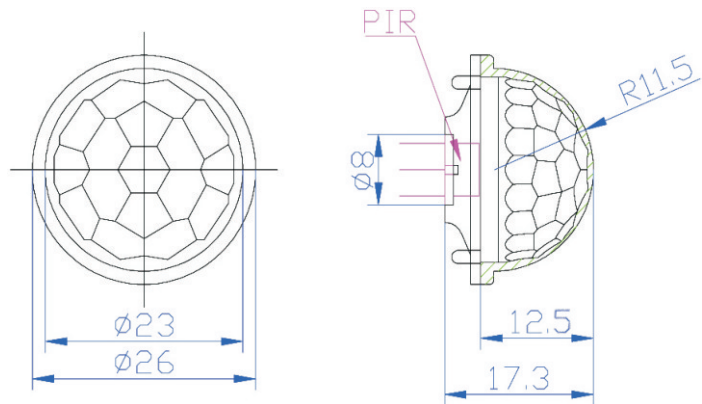

Type:S9012
Overall size:11.8×11.8×9.73mm
Focal length:5mm
Detection distance:5m
Viewing angle:100°

Dimensions 尺寸圖

Type:S9001
Overall size:13.6×13.6×(4.0+6.0)mm
Focal length:6mm
Detection distance:8m
Viewing angle:120°

Dimensions 尺寸圖

Type:S9013
Overall size:18×18×14mm
Focal length:9mm
Detection distance:8m
Viewing angle:120°

Dimensions 尺寸圖

Type:S9008
Overall size:26×26×17.3mm
Focal length:11.5mm
Detection distance:10m
Viewing angle:120°

Dimensions 尺寸圖

Type:L8006WT
Overall size:49×37.5×3.2mm
Focal length:23mm
Detection distance:6m
Viewing angle:180°

Dimensions

Type:D7002
Overall size:61×42.5×0.6mm
Focal length:30mm
Detection distance:10m
Viewing angle:80°

Dimensions 尺寸圖

Overall size:外型尺寸
Lens size:鏡頭尺寸
Focal length:焦距
Detection distance:探測距離
Viewing angle:可視角度