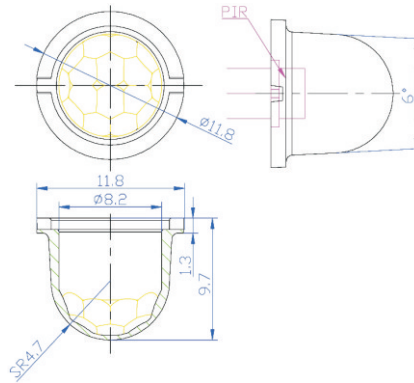

Type:S9012
Overall size:11.8×11.8×9.73mm
Focal length:5mm
Detection distance:5m
Viewing angle:100°

Dimensions 尺寸圖

Type:S9001
Overall size:13.6×13.6×(4.0+6.0)mm
Focal length:6mm
Detection distance:8m
Viewing angle:120°

Dimensions 尺寸圖

Type:S9013
Overall size:18×18×14mm
Focal length:9mm
Detection distance:8m
Viewing angle:120°

Dimensions 尺寸圖

Type:S9008
Overall size:26×26×17.3mm
Focal length:11.5mm
Detection distance:10m
Viewing angle:120°

Dimensions 尺寸圖

Type:L8006WT
Overall size:49×37.5×3.2mm
Focal length:23mm
Detection distance:6m
Viewing angle:180°

Dimensions

Type:D7002
Overall size:61×42.5×0.6mm
Focal length:30mm
Detection distance:10m
Viewing angle:80°

Dimensions 尺寸圖

Overall size:外型尺寸
Lens size:鏡頭尺寸
Focal length:焦距
Detection distance:探測距離
Viewing angle:可視角度